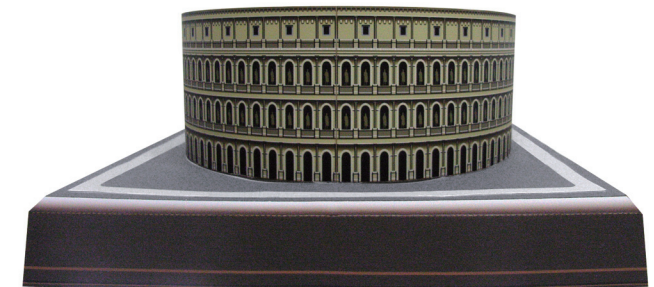

Colosseum, Italy: Pattern

Canon ® is a registered trademark of Canon Inc. © Canon Inc. © Y.Watanabe

<http://www.canon.com/c-park/en/>

Front view

Rear view

Side view

View of completed model

Colosseum, Italy

This circular stadium built in the days of ancient Rome remains famous today as a favorite sightseeing destination symbolizing Italy. Built on the previous site of an artificial pond in Emperor Nero's gardens, the elliptical Colosseum is 188 meters in diameter at its widest point and 156 meters at its narrowest. With a height of 48 meters, it is said that to have accommodated 45,000 spectators in the days of the Roman Empire.

*This model was designed for Papercraft and may differ from the original in some respects.

■ Parts list(pattern):Six US letter sheets(No.1 to No.6)

■ No. of Parts:24

*Build the model by carefully reading the Assembly Instructions, in the parts sheet page order.