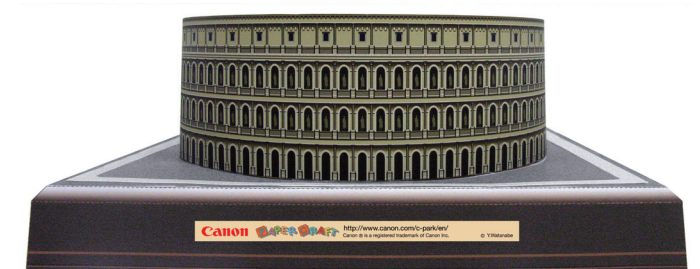

Colosseum, Italy: Pattern

Canon ® is a registered trademark of Canon Inc. © Canon Inc. © Y.Watanabe

<http://www.canon.com/c-park/en/>

Front view

Rear view

Side view

View of completed model

Colosseum, Italy

This circular stadium built in the days of ancient Rome remains famous today as a favorite sightseeing destination symbolizing Italy. Built on the previous site of an artificial pond in Emperor Nero's gardens, the elliptical Colosseum is 188 meters in diameter at its widest point and 156 meters at its narrowest. With a height of 48 meters, it is said that to have accommodated 45,000 spectators in the days of the Roman Empire.