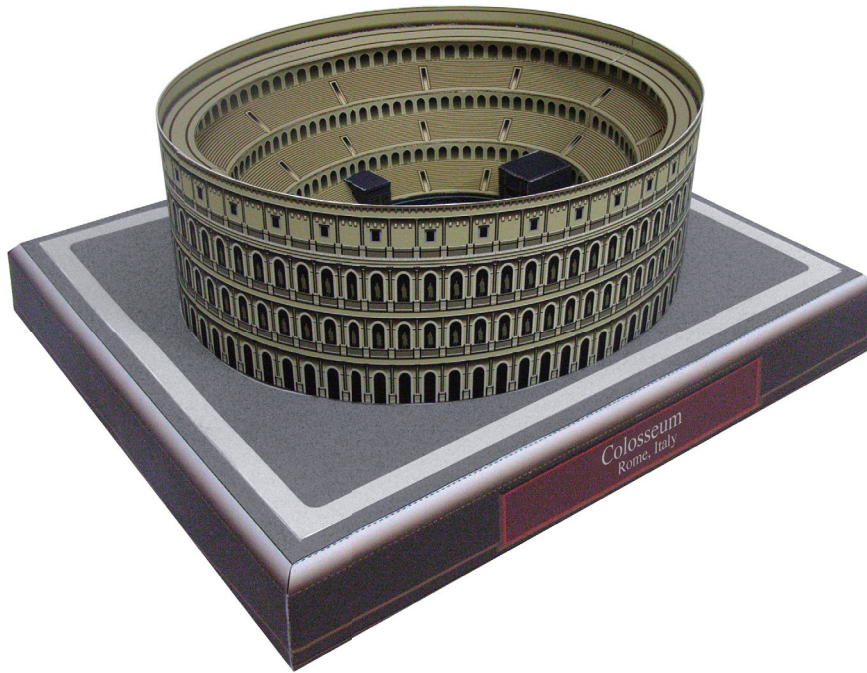

Colosseum, Italy: Pattern

Canon ® is a registered trademark of Canon Inc. © Canon Inc. © Y.Watanabe

<http://www.canon.com/c-park/en/>

Front view

Rear view

Side view

View of completed model

Colosseum, Italy

This circular stadium built in the days of ancient Rome remains famous today as a favorite sightseeing destination symbolizing Italy. Built on the previous site of an artificial pond in Emperor Nero's gardens, the elliptical Colosseum is 188 meters in diameter at its widest point and 156 meters at its narrowest. With a height of 48 meters, it is said that to have accommodated 45,000 spectators in the days of the Roman Empire.