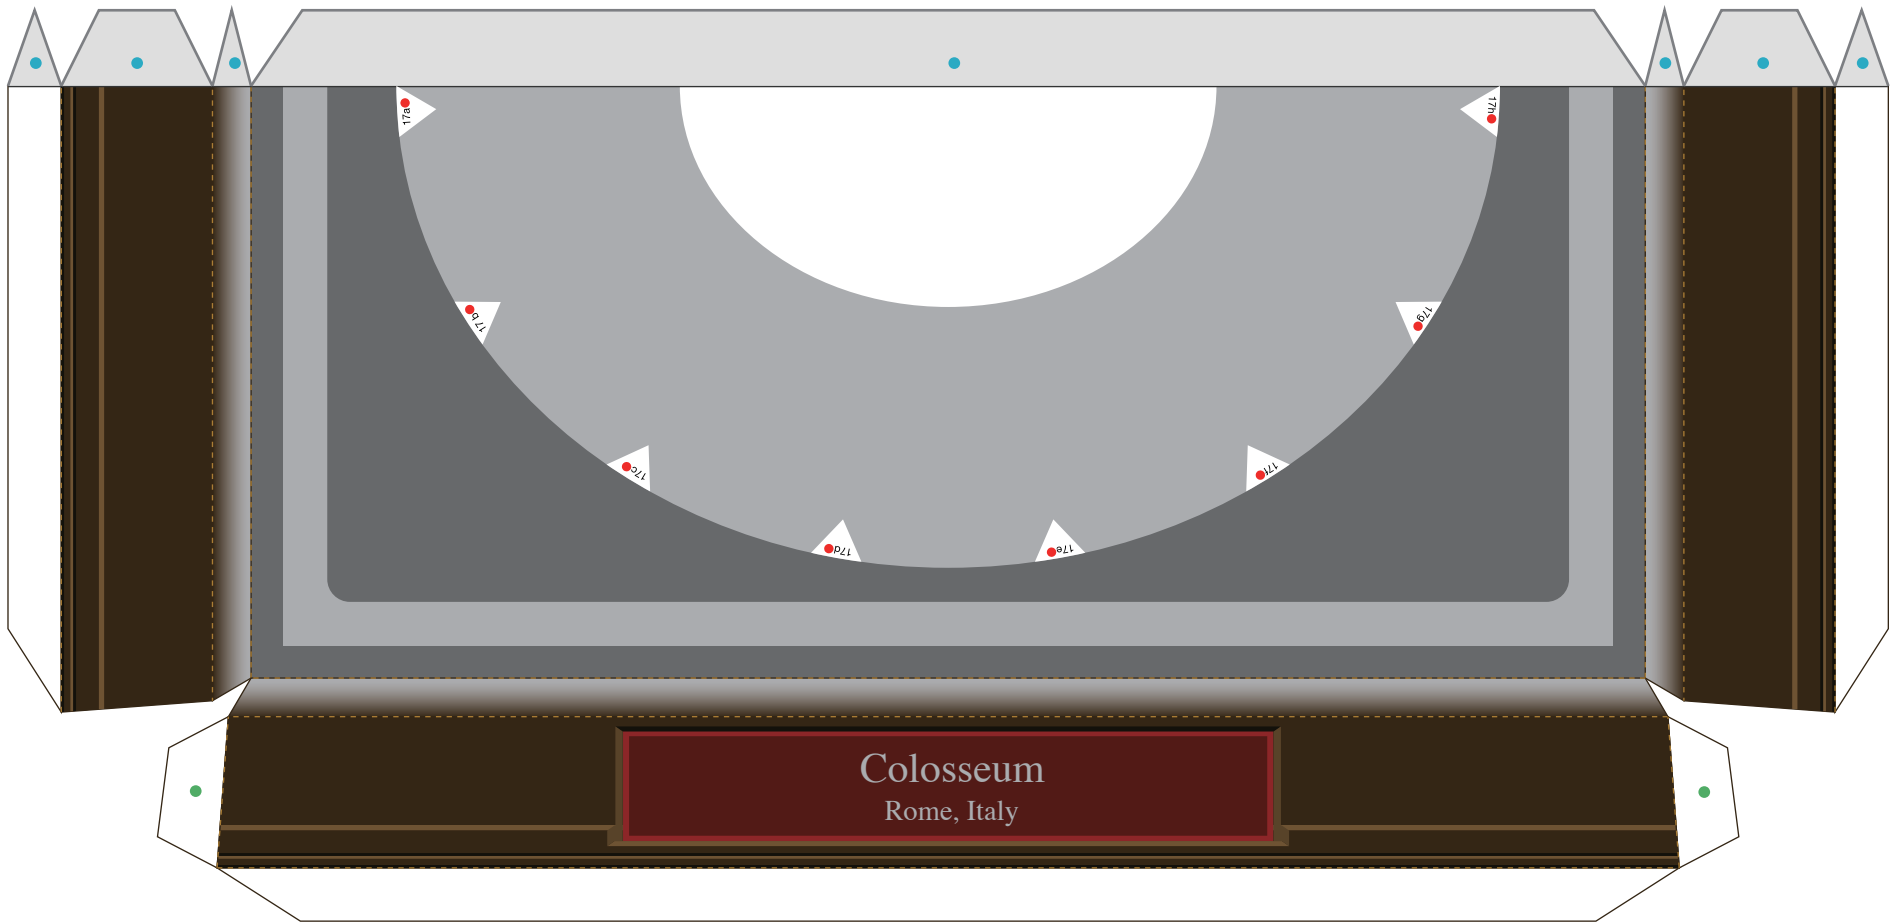

Colosseum, Italy: Pattern

17